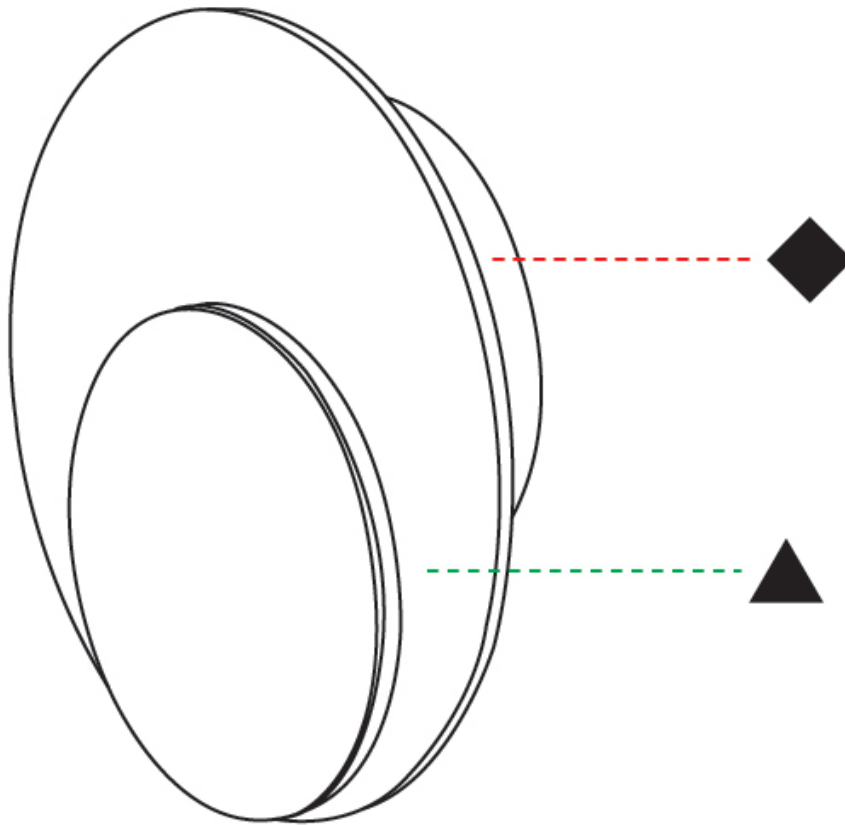

LUOMU 2 SURFACE

D72024-

PROJECT

TYPE

SPECIFIER

QUANTITY

DATE

D