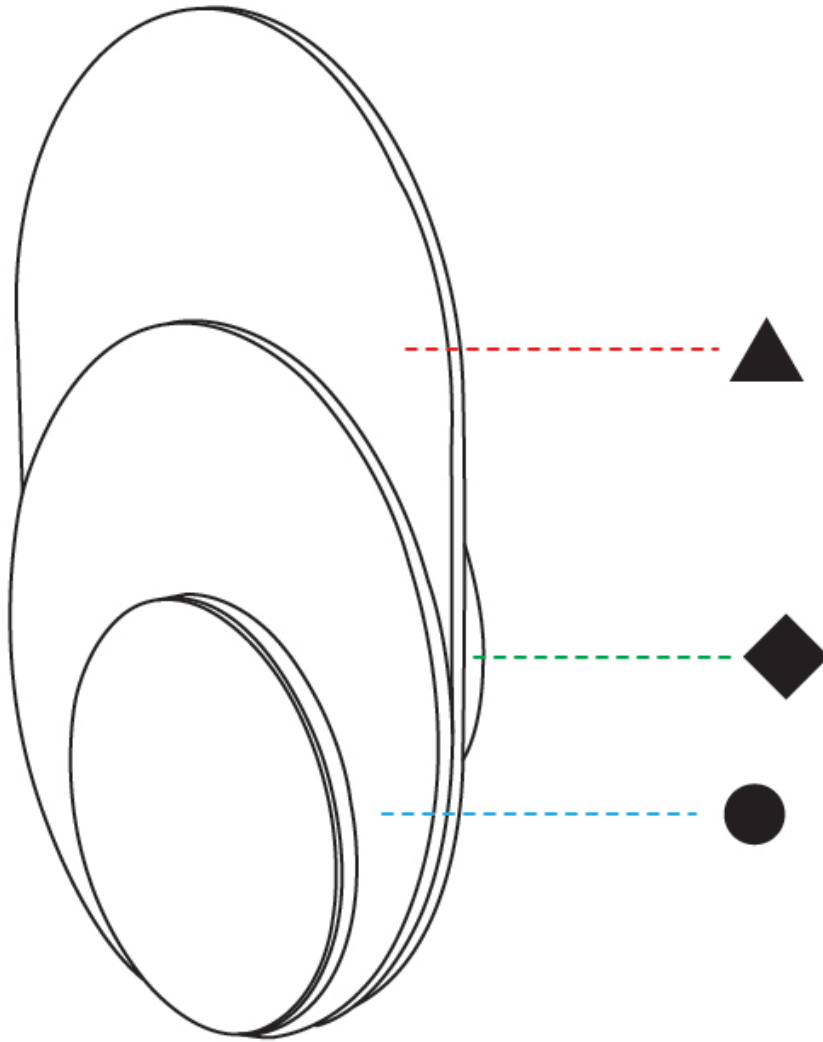

LUOMU 4 SURFACE

D72026-

PROJECT	_____
TYPE	_____
SPECIFIER	_____
QUANTITY	_____
DATE	_____

D